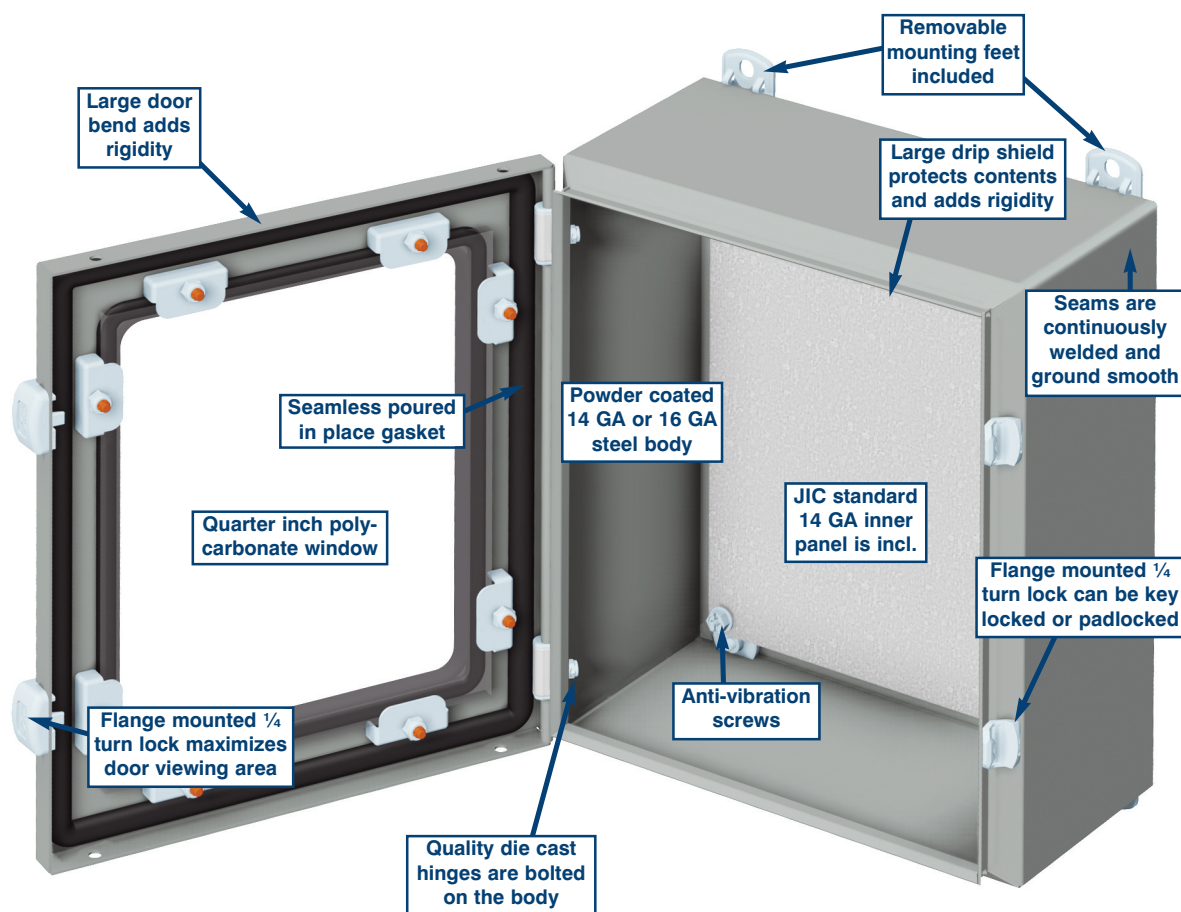

NEMA 4-12 ENCLOSURES

5412 ESCHW

WINDOWED JIC ENCLOSURES (BOLT-ON FEET)

The 5412 ESCHW are used indoors or outdoors to protect the enclosed controls from dust, dirt, oil and water splashing. The 5412 ESCHW are made of high quality 16 GA steel, with continuously welded corner seams. The window is made of a 1/4" polycarbonate window. The opening has a curled lip around all sides to increase rigidity and prevent dripping water from entering the enclosure when the door is open. A high quality, robotically poured-in-place, seamless gasket ensures a complete and durable

water tight seal. The enclosures feature die cast hinges, which are bound to the cover by an exclusive concealed hinge pin system. The covers are interchangeable and can be removed by unfastening the anti-vibration lock nuts. **EXM's exclusive flange-mounted 1/4 turn locking system** ensures positive closing while leaving a full viewing area on the door. **Each enclosure comes complete with a 14 GA galvanized inner panel**, which mounts on welded nuts. The enclosure can be internally or externally

mounted using the included wall mounting feet. These feet have oblong holes to facilitate installation. Enclosures are finished with heat fused powder paint, electrostatically applied on a pretreated base. Box is ANSI/ASA 61 smooth gray.

**CSA Certified / UL Listed
NEMA/EEMAC 4-12 / IP66**

Refer to p.734 to validate choice of substrate for the application