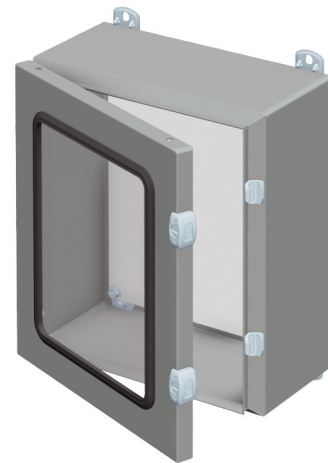

water tight seal. The enclosures feature die cast hinges, which are bound to the cover by an exclusive concealed hinge pin system. The covers are interchangeable and can be removed by unfastening the anti-vibration lock nuts. **EXM's exclusive flange-mounted 1/4 turn locking system** ensures positive closing while leaving a full viewing area on the door. **Each enclosure comes complete with a 14 GA galvanized inner panel**, which mounts on welded nuts. The enclosure can be internally or externally

CATALOG NUMBER	DIMENSIONS							SHIP WGHT LBS.
	A	B	C	D	E	F	G	
5412 ESCHW080804	8	8	4	6.88	6.88	8.75	6	8
5412 ESCHW081004	8	10	4	6.88	8.88	8.75	8	10
5412 ESCHW100804	10	8	4	8.88	6.88	10.75	6	10
5412 ESCHW101005	10	10	5	8.88	8.88	10.75	8	14
5412 ESCHW101205	10	12	5	8.88	10.88	10.75	10	16
5412 ESCHW121005	12	10	5	10.88	8.88	12.75	8	16
5412 ESCHW121205	12	12	5	10.88	10.88	12.75	10	18
5412 ESCHW100806	10	8	6	8.88	6.88	10.75	6	12
5412 ESCHW101006	10	10	6	8.88	8.88	10.75	8	14
5412 ESCHW121206	12	12	6	10.88	10.88	12.75	10	18
5412 ESCHW121406	12	14	6	10.88	12.88	12.75	12	19
5412 ESCHW140806	14	8	6	12.88	6.88	14.75	6	10
5412 ESCHW141206	14	12	6	12.88	10.88	14.75	10	19
5412 ESCHW141606	14	16	6	12.88	14.88	14.75	14	23
5412 ESCHW161006	16	10	6	14.88	8.88	16.75	8	19
5412 ESCHW161206	16	12	6	14.88	10.88	16.75	10	21
5412 ESCHW161406	16	14	6	14.88	12.88	16.75	12	23
5412 ESCHW121008	12	10	8	10.88	8.88	12.75	8	16
5412 ESCHW141208	14	12	8	12.88	10.88	14.75	10	20
5412 ESCHW161208	16	12	8	14.88	10.88	16.75	10	25
5412 ESCHW161408	16	14	8	14.88	12.88	16.75	12	26
5412 ESCHW161410	16	14	0	14.88	12.88	16.75	12	27