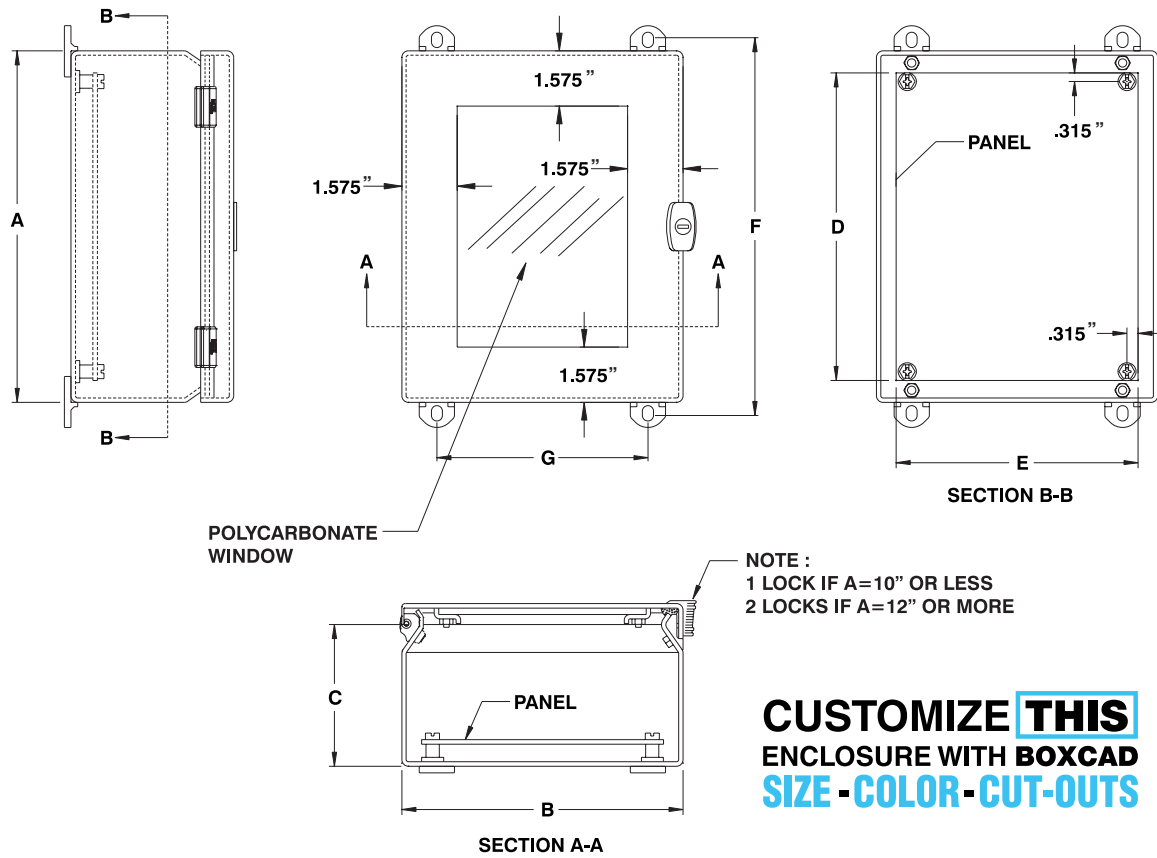

CUSTOMIZE THIS
ENCLOSURE WITH **BOXCAD**
SIZE - COLOR - CUT-OUTS

CATALOG NUMBER	DIMENSIONS							SHIP WGHT LBS.
	A	B	C	D	E	F	G	
5412 ESCHW080804	8	8	4	6.88	6.88	8.75	6	8
5412 ESCHW081004	8	10	4	6.88	8.88	8.75	8	10
5412 ESCHW100804	10	8	4	8.88	6.88	10.75	6	10
5412 ESCHW101005	10	10	5	8.88	8.88	10.75	8	14
5412 ESCHW101205	10	12	5	8.88	10.88	10.75	10	16
5412 ESCHW121005	12	10	5	10.88	8.88	12.75	8	16
5412 ESCHW121205	12	12	5	10.88	10.88	12.75	10	18
5412 ESCHW100806	10	8	6	8.88	6.88	10.75	6	12
5412 ESCHW101006	10	10	6	8.88	8.88	10.75	8	14
5412 ESCHW121206	12	12	6	10.88	10.88	12.75	10	18
5412 ESCHW121406	12	14	6	10.88	12.88	12.75	12	19
5412 ESCHW140806	14	8	6	12.88	6.88	14.75	6	10
5412 ESCHW141206	14	12	6	12.88	10.88	14.75	10	19
5412 ESCHW141606	14	16	6	12.88	14.88	14.75	14	23
5412 ESCHW161006	16	10	6	14.88	8.88	16.75	8	19
5412 ESCHW161206	16	12	6	14.88	10.88	16.75	10	21
5412 ESCHW161406	16	14	6	14.88	12.88	16.75	12	23
5412 ESCHW121008	12	10	8	10.88	8.88	12.75	8	16
5412 ESCHW141208	14	12	8	12.88	10.88	14.75	10	20
5412 ESCHW161208	16	12	8	14.88	10.88	16.75	10	25
5412 ESCHW161408	16	14	8	14.88	12.88	16.75	12	26
5412 ESCHW161410	16	14	0	14.88	12.88	16.75	12	27